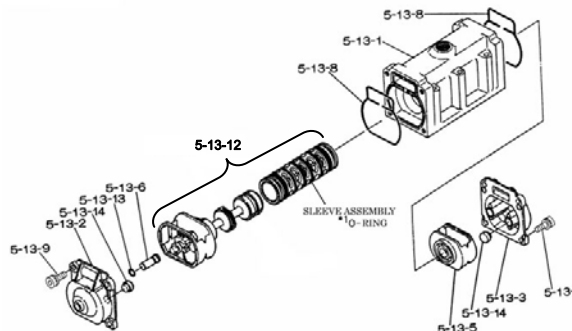

**Repair Kits**

**K80-MT Liquid Side Kit includes the following:**

Ref. No.	Description	Qty	Part No.
10	Diaphragm	2	770934
12	Ball	4	770694
40	O-ring	4	643078
53T	O-ring	4	643145
41T	O-ring	4	643015

**K80-AM Air Side Kit includes the following:**

Ref. No.	Description	Qty	Part No.
5-3	Throat Bearing	2	772689
5-4	Spring	2	711937
5-5	Valve Seat	2	771740
5-6	Pilot Valve Assembly	2	832163
5-8	O-ring	2	640020
5-9	Packing	2	685444
5-10	O-ring	2	640029
5-11	Gasket	2	771742
5-14	Gasket	1	771712
5-13-8	Gasket	2	771738
5-13-12	C-Spool Assy (CF)	1	805084

**803113 Body Assembly**

Ref. No.	Description	Qty	Part No.
5-1	Air Chamber	2	711935
5-2	Body	1	711936
5-3	Throat Bearing	2	772689
5-4	Spring	2	711937
5-5	Valve Seat	2	771740
5-6	Pilot Valve Assembly	2	832163
5-8	O-ring	2	640020
5-9	Packing	2	685444
5-10	O-ring	2	640029
5-11	Gasket	2	771742
5-12	Flat Head Bolt	12	683812
5-13	Valve Body Assembly	1	802971
5-14	Gasket	1	771712
5-15	Bolt	6	684240
5-18	Plain Washer	12	684987

**802971 Air Valve Body Assembly**

Ref. No.	Description	Qty	Part No.
5-13-1	Valve Body	1	711931
5-13-2	Cap A	1	580999
5-13-3	Cap B	1	581000
5-13-5	Spring Stopper	1	771735
5-13-6	Reset Button	1	712976
5-13-8	Gasket	2	771738
5-13-9	Bolt	8	685036
5-13-12	C-Spool Assy (CF)	1	805084
5-13-12 *1 Sleeve	Sleeve Assembly	1	803675
5-13-13	O-ring	1	640005
5-13-14	Cushion	4	684128