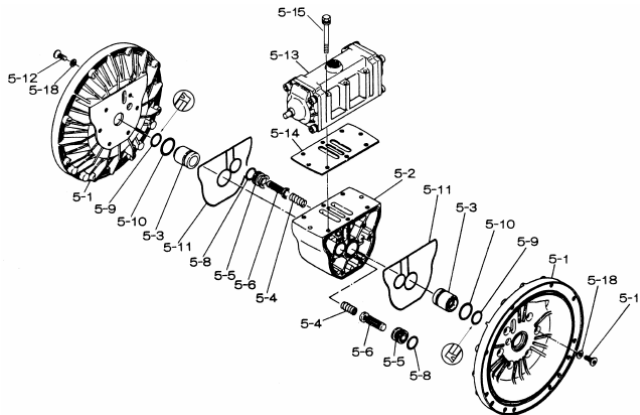

**Parts List**

Ref. No.	Description	Qty	Part No.
1	Out Chamber	2	712933
2	In Manifold - Flange	1	712603
2	In Manifold - NPT	1	712605
3	Out Manifold - Flange	1	712602
3	Out Manifold - NPT	1	712604
5	Body Assembly	1	803113
7	Center Rod	1	711940
8	Center Disk	2	711041
9	Center Disk	2	711039
10	Diaphragm	2	770934
11	Valve Seat	4	711910
12	Ball	4	770694
14	Ball Valve	1	684322
15	Elbow	1	682523
19	Pump Base	2	711912
20	Cushion	4	771402
21	Nut	2	706144
22	Coned Disk Spring	2	682740
23	Bolt	20	621182
23a	Washer	20	631937
24	Plain Washer	4	631174
25	Washer	4	631937
26	Bolt	16	621203
27	Plain Washer	16	631175
28	Spring Lock Washer	16	631938
29	Nut	16	628014
33	Bolt	4	621177
34	Nut	4	628013
35	Bolt	4	611149
36	Nut with Flange	4	682276
40	O-ring	4	643078
41T	O-ring	4	643015
42	Bolt	4	683543
42a	Washer	4	631937
44	Muffler	1	804764
53T	O-ring	4	643145

**Repair Kits**

**K80-MT Liquid Side Kit includes the following:**

Ref. No.	Description	Qty	Part No.
10	Diaphragm	2	770934
12	Ball	4	770694
40	O-ring	4	643078
53T	O-ring	4	643145
41T	O-ring	4	643015

**K80-AM Air Side Kit includes the following:**

Ref. No.	Description	Qty	Part No.
5-3	Throat Bearing	2	772689
5-4	Spring	2	711937
5-5	Valve Seat	2	771740
5-6	Pilot Valve Assembly	2	832163
5-8	O-ring	2	640020
5-9	Packing	2	685444
5-10	O-ring	2	640029
5-11	Gasket	2	771742
5-14	Gasket	1	771712
5-13-8	Gasket	2	771738
5-13-12	C-Spool Assy (CF)	1	805084

**803113 Body Assembly**

Ref. No.	Description	Qty	Part No.
5-1	Air Chamber	2	711935
5-2	Body	1	711936
5-3	Throat Bearing	2	772689
5-4	Spring	2	711937
5-5	Valve Seat	2	771740
5-6	Pilot Valve Assembly	2	832163
5-8	O-ring	2	640020
5-9	Packing	2	685444
5-10	O-ring	2	640029
5-11	Gasket	2	771742
5-12	Flat Head Bolt	12	683812
5-13	Valve Body Assembly	1	802971
5-14	Gasket	1	771712
5-15	Bolt	6	684240
5-18	Plain Washer	12	684987