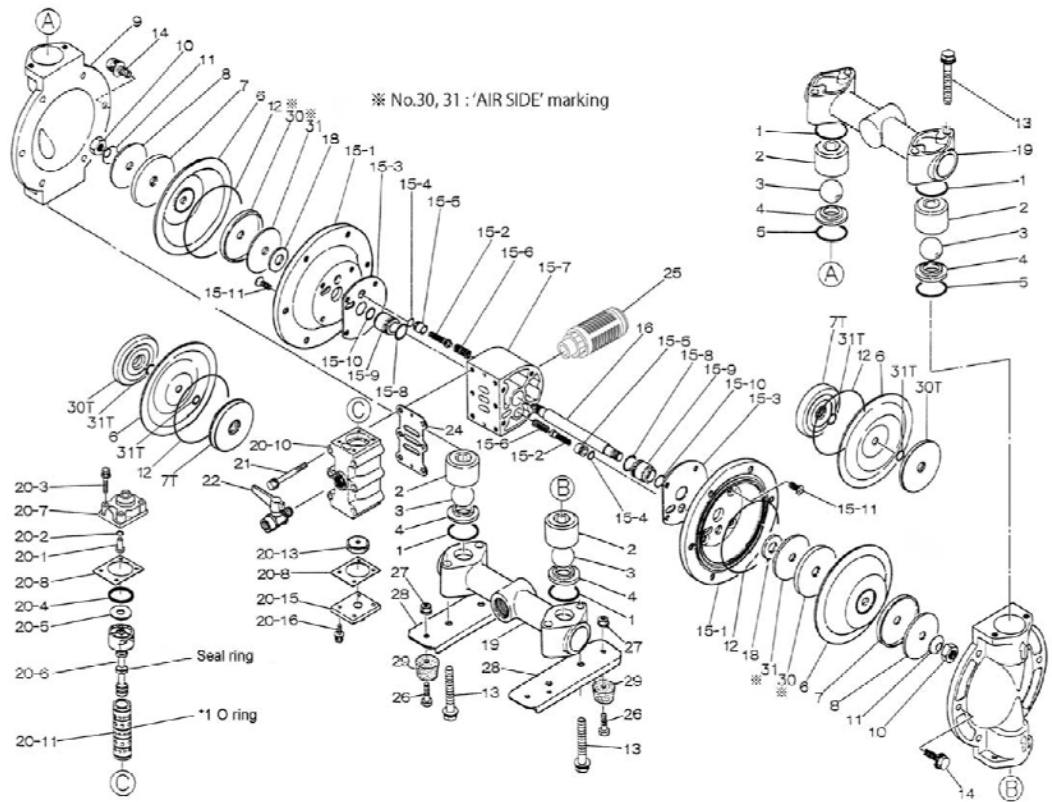

Air Operated Double Diaphragm Pump

Serial number 487505 and above

Ref. No.	Description	Qty.	Part No.
1	O-ring	4	640044
2	Valve Stopper	4	711702
3	Ball	4	770581
4	Valve Seat	4	590087
5	O-ring	2	640134
6	Diaphragm	2	772962
7	Center Disk (liquid side)	2	709151
7T	N/A	-	-
8	Plain Washer (liquid side)	2	709150
9	Out Chamber	2	711687
10	Nut	2	682263
11	Coned Disk Spring	2	682730
12	N/A	-	-
13	Bolt	8	686364
14	Bolt	12	686361
15	Body Assembly	1	804880
16	Center Rod	1	709162
18	Cushion	2	771054
19	Manifold	2	831281
20	Valve Body Assembly	1	802362
21	Bolt	6	682265
22	Ball Valve	1	684320
24	Gasket	1	771056
25	Silencer	1	804697
26	Bolt	4	611148
27	Nut with Flange	4	682276
28	Pump Base	2	709156
29	Cushion	4	770551
30	Center Disk (air side)	2	716258
30T	N/A	-	-
31	Washer (air side)	2	716259
31T	N/A	-	-

804880 Body Assembly

Ref. No.	Description	Qty.	Part No.
15-1	Air Chamber	2	715939
15-2	Pilot Valve Assy.	2	802360
15-3	Gasket	2	771057
15-4	O-ring	2	640009
15-5	Valve Seat	2	771945
15-6	Spring	2	708666
15-7	Body	1	709812
15-8	O-ring	2	685276
15-9	Throat Bearing	2	772703
15-10	Packing	2	685414
15-11	Flat Head Bolt	8	682486

802362 Valve Body Assembly

Ref. No.	Description	Qty.	Part No.
20-1	Reset Button	1	709161
20-2	O-ring	1	640005
20-3	Bolt	4	682704
20-4	Packing	1	771241
20-5	Plain Washer	1	715961
20-6	C Spool Valve Assy.	1	802400
20-6 seal	Seal Ring	5	771053
20-7	Cap	1	710221
20-8	Gasket	2	771240
20-10	Valve Body	1	711639
20-11	Sleeve Assembly	1	803931
20-11-*1	O-ring	6	771080
20-13	Cushion	1	771914
20-15	Cap	1	709305
20-16	Bolt	4	682262